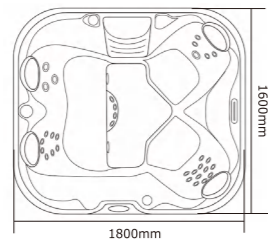

RL-J425

0340005

Seating Capacity	4 adults (4Seats)
Dimensions	1800*1600*790mm 70.8*63*31"
Water Capacity	900L (Approx)
Weight	245.5KG (Approx)
Spa Shell Colors	Sterling Silve / Pearl Shadow
Cabinet Finishes	Gray or Brown
Air Jet (Optional)	Optional
Jets	23 ① 1"—3PCS ② 2"—16PCS ③ 3"—4PCS
Water Feature	Waterfall
Water Care System	Fresh Water
Jet Pump	1*2.0HP 2 SPD
Electrical	13A
Control System	VIRPOL P25B85
Control Pad	PB557
Heater	1x2KW
Ozone	50mg/h
Cover (Optional)	Optional
Drainage	Magic plastic
Filtration	1x50sf
Steps(Optional)	Optional
Waterfall+control valve with light	1 waterfall+1 Valve
Entertainment System (Optional)	Optional
Frame	Anticorrosive wood frame
Perimete light(Optional)	Optional
Bottom tray	5mm pvc board
Air valve	4
20FT / 40HQ	7 / 14

RL-J435

0340009

Seating Capacity	4 adults (4Seats)
Dimensions	1770*1570*750mm 69.7*61.8*29.5"
Water Capacity	900L (Approx)
Weight	250KG (Approx)
Spa Shell Colors	Sterling Silve / Perarl Shadow
Cabinet Finishes	Gray or Brown
Air Jet (Optional)	Optional
Jets	32 ① 2"—28PCS ② 3"—4PCS
Water Feature	Waterfall
Water Care System	Fresh Water
Jet Pump	1*2.0HP
Electrical	13A
Control System	VIRPOL P25B85
Control Pad	PB557
Heater	1x2KW
Ozone	50mg/h
Cover (Optional)	Optional
Drainage	Magic plastic
Filtration	1x50sf
Steps(Optional)	Optional
Entertainment System (Optional)	Optional
Frame	Anticorrosive wood frame
Perimete light(Optional)	Optional
Bottom tray	5mm pvc board
Air valve	3
20FT / 40HQ	10 / 21