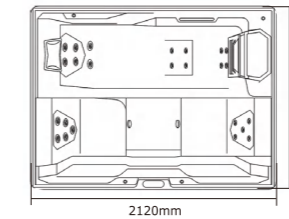

RL-J335

0340017

Seating Capacity	3 adults (1 Lounger + 2Seats)
Dimensions	2120*1570*800mm 83.5*61.8*31.5"
Water Capacity	900L (Approx)
Weight	290KG (Approx)
Spa Shell Colors	Sterling Silve / Pearl Shadow
Cabinet Finishes	Gray or Brown
Air Jet (Optional)	Optional
Jets	24 ① 2"—20PCS ② 1"—4PCS
Water Feature	Waterfall
Water Care System	Fresh Water
Jet Pump	1*2.0HP 2SPD
Electrical	13A
Control System	VIRPOL P25B85
Control Pad	PB557
Heater	1x2KW
Ozone	50mg/h
Cover (Optional)	Optional
Drainage	Magic plastic
Filtration	1x50sf
Steps(Optional)	Optional
Waterfall+control valve with light	1 waterfall+4 Valve
Entertainment System (Optional)	Optional
Frame	Anticorrosive wood frame
Perimete light(Optional)	Optional
Bottom tray	5mm pvc board
Air valve	4
20FT / 40HQ	10 / 21