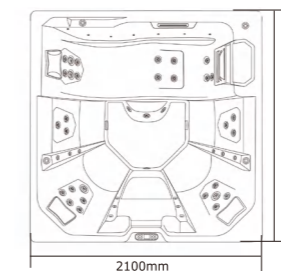

RL-J515

0340014

Seating Capacity	6 adults (1 Lounger + 5 Seats)
Dimensions	2100*2100*900mm 82.7*82.7*35.4"
Water Capacity	1200L (Approx)
Weight	392KG (Approx)
Spa Shell Colors	Sterling Silver / Pearl Shadow
Cabinet Finishes	Gray or Brown
Air Jet (Optional)	Optional
Jets	34 ① 1"—4PCS ② 2"—26PCS ③ 2.5"—4PCS
Circulation Pump	0.26KW/0.35HP
Water Feature	Waterfall
Water Care System	Fresh Water
Jet Pump	1*3.0HP 2 SPD
Electrical	13A
Control System	VIRPOL P25B85
Control Pad	PB557
Heater	1x2KW
Ozone	50mg/h
Cover (Optional)	Optional
Drainage	Magic plastic
Filtration	1x50sf
Steps(Optional)	Optional
Waterfall+control valve with light	1 waterfall+ 4 Valve
Entertainment System (Optional)	Optional
Frame	Anticorrosive wood frame
Perimete light(Optional)	Optional
Bottom tray	5mm pvc board
Air valve	4
20FT / 40HQ	6 / 13