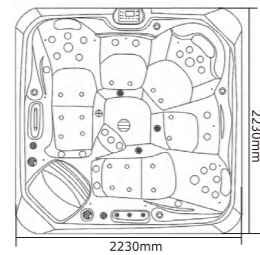

RL-J500

0340011

Seating Capacity	5 adults (2 Loungers + 3Seats)
Dimensions	2230*2230*965mm 87.8*87.8*38"
Water Capacity	1200L (Approx)
Weight	418KG (Approx)
Spa Shell Colors	Sterling Silve / Pearl Shadow
Cabinet Finishes	Gray or Brown
Air Jet (Optional)	Optional
Jets	58 ① 1"—24PCS ② 2.5"—27PCS ③ 2"—4PCS ④ 5"—3PCS
Circulation Pump	0.26KW/0.35HP
Water Feature (Optional)	Waterfall
Water Care System	Fresh Water
Jet Pump	2*2.0HP
Electrical	32A
Control System	VIRPOL P25B37
Control Pad	PB554
Heater	1x3KW
Ozone	50mg/h
Cover (Optional)	Optional
Drainage	Magic plastic
Filtration	1x50sf
Steps(Optional)	Optional
Entertainment System (Optional)	Optional
Frame	Anticorrosive wood frame
Perimete light(Optional)	Optional
Bottom tray	5mm pvc board
Air valve	6
20FT / 40HQ	5 / 10