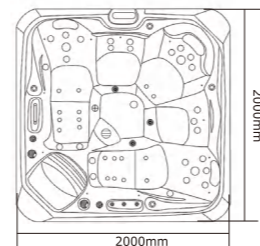

RL-J500

0340011

Seating Capacity	5 adults (2 Loungers + 3Seats)
Dimensions	2230*2230*965mm 87.8*87.8*38"
Water Capacity	1200L (Approx)
Weight	418KG (Approx)
Spa Shell Colors	Sterling Silve / Pearl Shadow
Cabinet Finishes	Gray or Brown
Air Jet (Optional)	Optional
Jets	58 ① 1"—24PCS ② 2.5"—27PCS ③ 2"—4PCS ④ 5"—3PCS
Circulation Pump	0.26KW/0.35HP
Water Feature (Optional)	Waterfall
Water Care System	Fresh Water
Jet Pump	2*2.0HP
Electrical	32A
Control System	VIRPOL P25B37
Control Pad	PB554
Heater	1x3KW
Ozone	50mg/h
Cover (Optional)	Optional
Drainage	Magic plastic
Filtration	1x50sf
Steps(Optional)	Optional
Entertainment System (Optional)	Optional
Frame	Anticorrosive wood frame
Perimete light(Optional)	Optional
Bottom tray	5mm pvc board
Air valve	6
20FT / 40HQ	5 / 10

RL-J500S

0340007

Seating Capacity	5 adults (2 Loungers + 3Seats)
Dimensions	2000*2000*965mm 78.7*78.7*38"
Water Capacity	1200L (Approx)
Weight	410KG (Approx)
Spa Shell Colors	Sterling Silve / Pearl Shadow
Cabinet Finishes	Gray or Brown
Air Jet (Optional)	Optional
Jets	58 ① 1"—24PCS ② 2"—2PCS ③ 2.5"—31PCS ④ 5"—1PC
Water Feature	Waterfall
Water Care System	Fresh Water
Jet Pump	1*3.0HP 2SPD
Electrical	13A
Control System	VIRPOL P25B85
Control Pad	PB557
Heater	1x2KW
Ozone	50mg/h
Cover (Optional)	Optional
Drainage	Magic plastic
Filtration	1x50sf
Steps(Optional)	Optional
Entertainment System (Optional)	Optional
Frame	Anticorrosive wood frame
Perimete light(Optional)	Optional
Bottom tray	5mm pvc board
Air valve	7
20FT / 40HQ	5 / 10