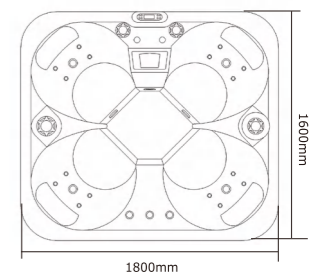

RL-J335

0340017

Seating Capacity	3 adults (1 Lounger + 2Seats)
Dimensions	2120*1570*800mm 83.5*61.8*31.5"
Water Capacity	900L (Approx)
Weight	290KG (Approx)
Spa Shell Colors	Sterling Silve / Pearl Shadow
Cabinet Finishes	Gray or Brown
Air Jet (Optional)	Optional
Jets	24 ① 2"—20PCS ② 1"—4PCS
Water Feature	Waterfall
Water Care System	Fresh Water
Jet Pump	1*2.0HP 2SPD
Electrical	13A
Control System	VIRPOL P25B85
Control Pad	PB557
Heater	1x2KW
Ozone	50mg/h
Cover (Optional)	Optional
Drainage	Magic plastic
Filtration	1x50sf
Steps(Optional)	Optional
Waterfall+control valve with light	1 waterfall+4 Valve
Entertainment System (Optional)	Optional
Frame	Anticorrosive wood frame
Perimete light(Optional)	Optional
Bottom tray	5mm pvc board
Air valve	4
20FT / 40HQ	10 / 21

RL-J425

0340005

Seating Capacity	4 adults (4Seats)
Dimensions	1800*1600*790mm 70.8*63*31"
Water Capacity	900L (Approx)
Weight	245.5KG (Approx)
Spa Shell Colors	Sterling Silve / Pearl Shadow
Cabinet Finishes	Gray or Brown
Air Jet (Optional)	Optional
Jets	23 ① 1"—3PCS ② 2"—16PCS ③ 3"—4PCS
Water Feature	Waterfall
Water Care System	Fresh Water
Jet Pump	1*2.0HP 2 SPD
Electrical	13A
Control System	VIRPOL P25B85
Control Pad	PB557
Heater	1x2KW
Ozone	50mg/h
Cover (Optional)	Optional
Drainage	Magic plastic
Filtration	1x50sf
Steps(Optional)	Optional
Waterfall+control valve with light	1 waterfall+1 Valve
Entertainment System (Optional)	Optional
Frame	Anticorrosive wood frame
Perimete light(Optional)	Optional
Bottom tray	5mm pvc board
Air valve	4
20FT / 40HQ	7 / 14