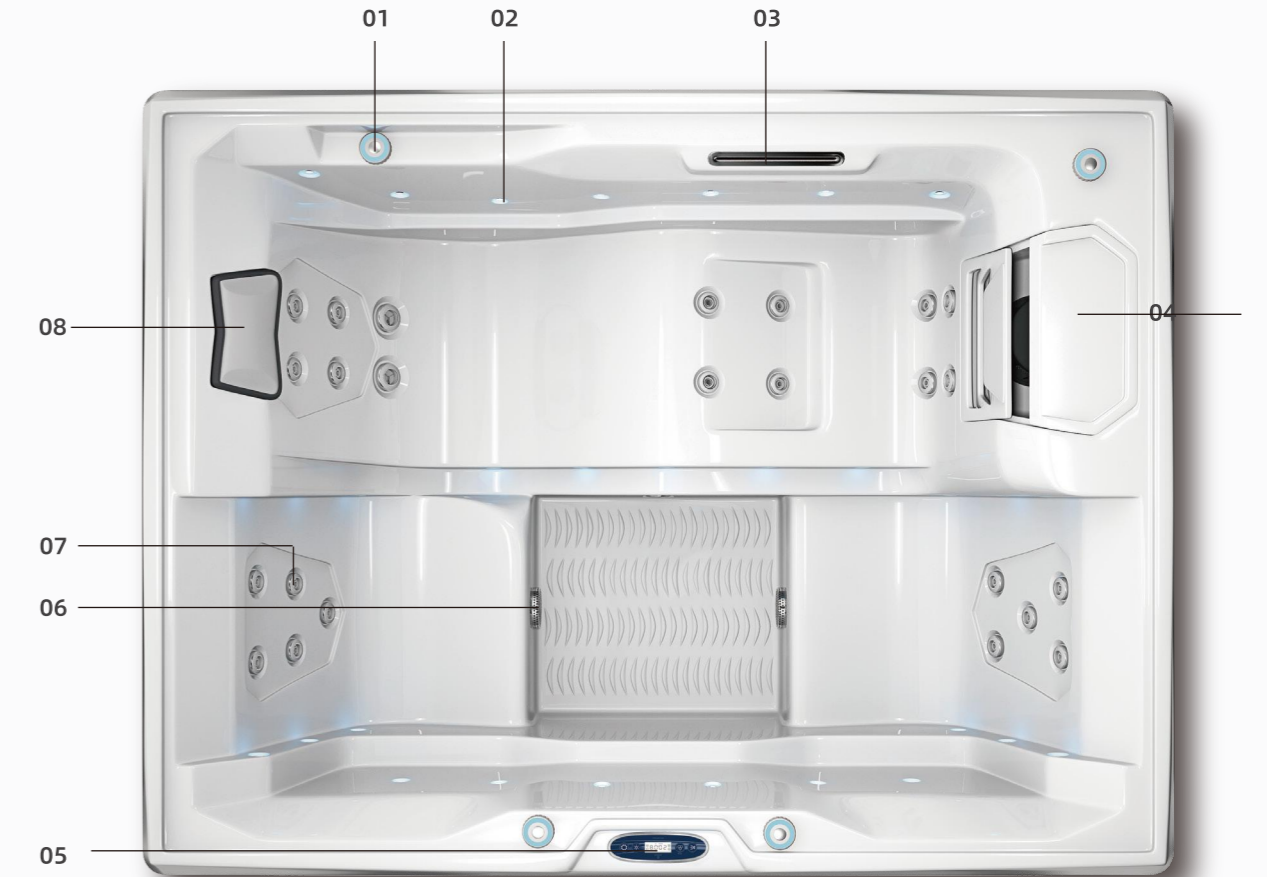

Explosion Diagram

No.	Description
01	Valve
02	Led light
03	Waterfall
04	Filter
05	Control panel
06	Sunction
07	Massage jet
08	Pillow