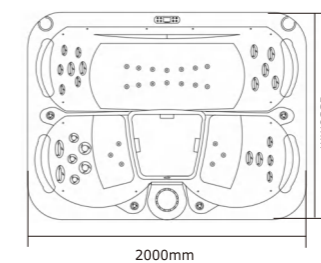

RL-J345

0340004

Seating Capacity	3 adults (2 Loungers +1 Seat)
Dimensions	2100*1500*720mm 82.7*59.1*28"
Water Capacity	900L (Approx)
Weight	300KG (Approx)
Spa Shell Colors	Sterling Silve / Perarl Shadow
Cabinet Finishes	Gray or Brown
Air Jet (Optional)	Optional
Jets	36
Water Feature	Waterfall
Water Care System	Fresh Water
Jet Pump	1*3.0HP 2SPD
Electrical	13A
Control System	VIRPOL P25B85
Control Pad	PB557
Heater	1x2KW
Ozone	50mg/h
Cover (Optional)	Optional
Drainage	Magic plastic
Filtration	1x50sf
Steps(Optional)	Optional
Waterfall+control valve with light	1 waterfall+4 Valve
Entertainment System (Optional)	Optional
Frame	Anticorrosive wood frame
Perimete light(Optional)	Optional
Bottom tray	5mm pvc board
Air valve	4
20FT / 40HQ	10 / 21

RL-J315

0340022

Seating Capacity	4 adults (2 Loungers + 2 Seats)
Dimensions	2000*1550*830mm 78.7*61*32.7"
Water Capacity	900L (Approx)
Weight	300KG (Approx)
Spa Shell Colors	Sterling Silve / Perarl Shadow
Cabinet Finishes	Gray or Brown
Air Jet (Optional)	Optional
Jets	44 ① 1"—20PCS ② 5"—13PCS ③ 2.5"—11PCS
Water Feature	No
Water Care System	Fresh Water
Jet Pump	1*3.0HP 2SPD
Electrical	13A
Control System	VIRPOL P25B85
Control Pad	PB557
Heater	1x2KW
Ozone	50mg/h
Cover (Optional)	Optional
Drainage	Magic plastic
Filtration	1x50sf
Steps(Optional)	Optional
Entertainment System (Optional)	Optional
Frame	Anticorrosive wood frame
Perimete light(Optional)	Optional
Bottom tray	5mm pvc board
Air valve	4
20FT / 40HQ	7 / 14