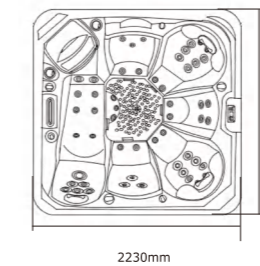

RL-J400

0340010

Seating Capacity	6 adults (1 Lounger + 5 Seats)
Dimensions	2230*2230*965mm 87.8*87.8*38"
Water Capacity	1400L (Approx)
Weight	418KG (Approx)
Spa Shell Colors	Sterling Silve / Pearl Shadow
Cabinet Finishes	Gray or Brown
Air Jet (Optional)	Optional
Jets	57 ① 1"—18PCS ② 2"—4PCS ③ 2.5"—34PCS ④ 5"—1PC
Circulation Pump	0.26KW/0.35HP
Water Feature	Waterfall
Water Care System	Fresh Water
Jet Pump	2*2.0HP
Electrical	32A
Control System	VIRPOL P25B37
Control Pad	PB554
Heater	1x3KW
Ozone	50mg/h
Cover (Optional)	Optional
Drainage	Magic plastic
Filtration	1x50sf
Steps(Optional)	Optional
Entertainment System (Optional)	Optional
Frame	Anticorrosive wood frame
Perimete light(Optional)	Optional
Bottom tray	5mm pvc board
Air valve	9
20FT / 40HQ	5 / 10