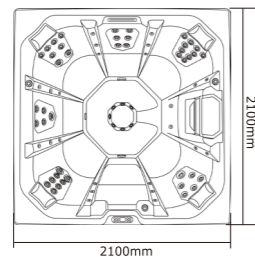

RL-J600

0340012

Seating Capacity	7 adults (7 Seats)
Dimensions	2100*2100*900mm 82.7*82.7*35.4"
Water Capacity	1500L (Approx)
Weight	392KG (Approx)
Spa Shell Colors	Sterling Silve / Pearl Shadow
Cabinet Finishes	Gray or Brown
Air Jet (Optional)	Optional
Jets	50 ① 2.5"—6PCS ② 2"—27PCS ③ 3"—17PCS
Circulation Pump	0.26KW/0.35HP
Water Feature	Waterfall
Water Care System	Fresh Water
Jet Pump	2*2.0HP
Electrical	32A
Control System	VIRPOL P25B37
Control Pad	PB554
Heater	1x3KW
Ozone	50mg/h
Cover (Optional)	Optional
Drainage	Magic plastic
Filtration	1x50sf
Steps(Optional)	Optional
Waterfall+control valve with light	1 waterfall+3 Valve
Entertainment System (Optional)	Optional
Frame	Anticorrosive wood frame
Perimete light(Optional)	Optional
Bottom tray	5mm pvc board
Air valve	3
20FT / 40HQ	5 / 10