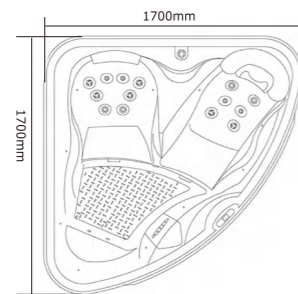

RL-J300

0340016

Seating Capacity	2 adults (2 Loungers)
Dimensions	1700*1700*750mm 67*67*30"
Water Capacity	900L (Approx)
Weight	300KG (Approx)
Spa Shell Colors	Sterling Silve / Pearl Shadow
Cabinet Finishes	Gray or Brown
Air Jet (Optional)	Optional
Jets	18 ① 40mm—2PCS ② 2.5"—10PCS ③ 2"—6PCS
Water Feature	No
Water Care System	Fresh Water
Jet Pump	1*2.0HP 2SPD
Electrical	13A
Control System	VIRPOL P25B85
Control Pad	PB557
Heater	1x2KW
Ozone	50mg/h
Cover (Optional)	Optional
Drainage	Magic plastic
Filtration	1x50sf
Steps(Optional)	Optional
Entertainment System (Optional)	Optional
Frame	Anticorrosive wood frame
Perimete light(Optional)	Optional
Bottom tray	5mm pvc board
Air valve	1
20FT / 40HQ	10 / 21