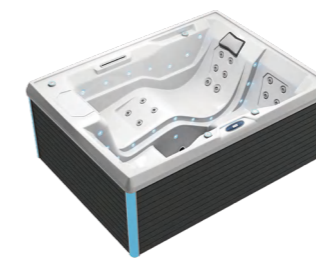

RL-J325

0340006

Seating Capacity	3 adults (1 Lounger + 2 Seats)
Dimensions	1950*1700*830mm 76.8*66.9*30.7"
Water Capacity	900L (Approx)
Weight	300KG (Approx)
Spa Shell Colors	Sterling Silve / Pearl Shadow
Cabinet Finishes	Gray or Brown
Air Jet (Optional)	Optional
Jets	21 ① 2"—6PCS ② 3.5"—7PCS ③ 3"—6PCS ④ 4.5"—2PCS
Water Feature	Waterfall
Water Care System	Fresh Water
Jet Pump	1*2.0HP 2SPD
Electrical	13A
Control System	VIRPOL P25B85
Control Pad	PB557
Heater	1x2KW
Ozone	50mg/h
Cover (Optional)	Optional
Drainage	Magic plastic
Filtration	1x50sf
Steps(Optional)	Optional
Entertainment System (Optional)	Optional
Frame	Anticorrosive wood frame
Perimete light(Optional)	Optional
Bottom tray	5mm pvc board
Air valve	3
20FT / 40HQ	7 / 14

RL-J335

0340017

Seating Capacity	3 adults (1 Lounger + 2Seats)
Dimensions	2120*1570*800mm 83.5*61.8*31.5"
Water Capacity	900L (Approx)
Weight	290KG (Approx)
Spa Shell Colors	Sterling Silve / Pearl Shadow
Cabinet Finishes	Gray or Brown
Air Jet (Optional)	Optional
Jets	24 ① 2"—20PCS ② 1"—4PCS
Water Feature	Waterfall
Water Care System	Fresh Water
Jet Pump	1*2.0HP 2SPD
Electrical	13A
Control System	VIRPOL P25B85
Control Pad	PB557
Heater	1x2KW
Ozone	50mg/h
Cover (Optional)	Optional
Drainage	Magic plastic
Filtration	1x50sf
Steps(Optional)	Optional
Waterfall+control valve with light	1 waterfall+4 Valve
Entertainment System (Optional)	Optional
Frame	Anticorrosive wood frame
Perimete light(Optional)	Optional
Bottom tray	5mm pvc board
Air valve	4
20FT / 40HQ	10 / 21