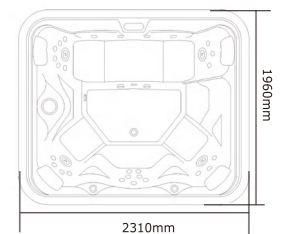

RL-J535

0340021

Seating Capacity	6 adults (2 Loungers + 4Seats)
Dimensions	2310*1960*890mm 91*77.1*35"
Water Capacity	1200L (Approx)
Weight	398KG (Approx)
Spa Shell Colors	Sterling Silve / Pearl Shadow
Cabinet Finishes	Gray or Brown
Air Jet (Optional)	Optional
Jets	37 ① 2.5"—33PCS ② 5"—4PCS
Water Feature	Waterfall
Water Care System	Fresh Water
Jet Pump	1*3.0HP 2SPD
Electrical	13A
Control System	VIRPOL P25B85
Control Pad	PB557
Heater	1x2KW
Ozone	50mg/h
Cover (Optional)	Optional
Drainage	Magic plastic
Filtration	1x50sf
Steps(Optional)	Optional
Waterfall+control valve with light	Optional
Entertainment System (Optional)	Optional
Frame	Anticorrosive wood frame
Perimete light(Optional)	Optional
Bottom tray	5mm pvc board
Air valve	2
20FT / 40HQ	6 / 12