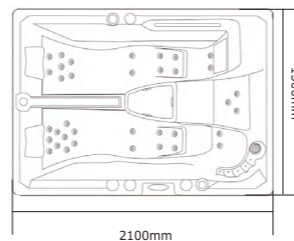

RL-J435

0340009

Seating Capacity	4 adults (4Seats)
Dimensions	1770*1570*750mm 69.7*61.8*29.5"
Water Capacity	900L (Approx)
Weight	250KG (Approx)
Spa Shell Colors	Sterling Silve / Perarl Shadow
Cabinet Finishes	Gray or Brown
Air Jet (Optional)	Optional
Jets	32 ① 2"—28PCS ② 3"—4PCS
Water Feature	Waterfall
Water Care System	Fresh Water
Jet Pump	1*2.0HP
Electrical	13A
Control System	VIRPOL P25B85
Control Pad	PB557
Heater	1x2KW
Ozone	50mg/h
Cover (Optional)	Optional
Drainage	Magic plastic
Filtration	1x50sf
Steps(Optional)	Optional
Entertainment System (Optional)	Optional
Frame	Anticorrosive wood frame
Perimete light(Optional)	Optional
Bottom tray	5mm pvc board
Air valve	3
20FT / 40HQ	10 / 21

RL-J345

0340004

Seating Capacity	3 adults (2 Loungers +1 Seat)
Dimensions	2100*1500*720mm 82.7*59.1*28"
Water Capacity	900L (Approx)
Weight	300KG (Approx)
Spa Shell Colors	Sterling Silve / Perarl Shadow
Cabinet Finishes	Gray or Brown
Air Jet (Optional)	Optional
Jets	36
Water Feature	Waterfall
Water Care System	Fresh Water
Jet Pump	1*3.0HP 2SPD
Electrical	13A
Control System	VIRPOL P25B85
Control Pad	PB557
Heater	1x2KW
Ozone	50mg/h
Cover (Optional)	Optional
Drainage	Magic plastic
Filtration	1x50sf
Steps(Optional)	Optional
Waterfall+control valve with light	1 waterfall+4 Valve
Entertainment System (Optional)	Optional
Frame	Anticorrosive wood frame
Perimete light(Optional)	Optional
Bottom tray	5mm pvc board
Air valve	4
20FT / 40HQ	10 / 21