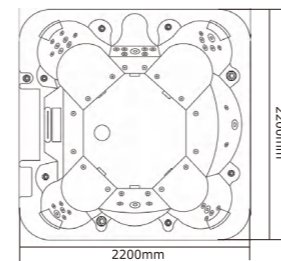

RL-J600

0340012

Seating Capacity	7 adults (7 Seats)
Dimensions	2100*2100*900mm 82.7*82.7*35.4"
Water Capacity	1500L (Approx)
Weight	392KG (Approx)
Spa Shell Colors	Sterling Silve / Pearl Shadow
Cabinet Finishes	Gray or Brown
Air Jet (Optional)	Optional
Jets	50 ① 2.5"—6PCS ② 2"—27PCS ③ 3"—17PCS
Circulation Pump	0.26KW/0.35HP
Water Feature	Waterfall
Water Care System	Fresh Water
Jet Pump	2*2.0HP
Electrical	32A
Control System	VIRPOL P25B37
Control Pad	PB554
Heater	1x3KW
Ozone	50mg/h
Cover (Optional)	Optional
Drainage	Magic plastic
Filtration	1x50sf
Steps(Optional)	Optional
Waterfall+control valve with light	1 waterfall+3 Valve
Entertainment System (Optional)	Optional
Frame	Anticorrosive wood frame
Perimete light(Optional)	Optional
Bottom tray	5mm pvc board
Air valve	3
20FT / 40HQ	5 / 10

RL-6013

0340003

Seating Capacity	6 adults (6 Seats)
Dimensions	2200*2200*900mm 86.7*86.7*35.4"
Water Capacity	1500L (Approx)
Weight	392KG (Approx)
Spa Shell Colors	Sterling Silve / Pearl Shadow
Cabinet Finishes	Gray or Brown
Air Jet (Optional)	Optional
Jets	57 ① 1.5"—16PCS ② 2"—22PCS ③ 3"—11PCS ④ 5"—8PCS
Circulation Pump	0.26KW/0.35HP
Water Feature	Waterfall
Water Care System	Fresh Water
Jet Pump	2*2.0HP
Electrical	32A
Control System	VIRPOL P25B37
Control Pad	PB554
Heater	1x3KW
Ozone	50mg/h
Cover (Optional)	Optional
Drainage	Magic plastic
Filtration	1x50sf
Steps(Optional)	Optional
Entertainment System (Optional)	Optional
Frame	Anticorrosive wood frame
Perimete light(Optional)	Optional
Bottom tray	5mm pvc board
Air valve	8
20FT / 40HQ	5 / 10