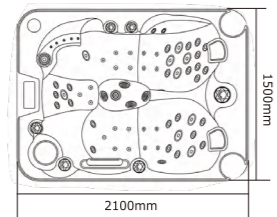

RL-6012

0340002

Seating Capacity	2 adults (2 Loungers)
Dimensions	1900*1350*770mm 67*53.1*30.3"
Water Capacity	900L (Approx)
Weight	245.5KG (Approx)
Spa Shell Colors	Sterling Silve / Perarl Shadow
Cabinet Finishes	Gray or Brown
Air Jet (Optional)	Optional
Jets	41 ① 2"—34PCS ② 2.5"—3PCS ③ 4.5"—3PCS ④ 5"—1PC
Water Feature	Waterfall
Water Care System	Fresh Water
Jet Pump	1*2.0HP 2 SPD
Electrical	13A
Control System	VIRPOL P25B85
Control Pad	PB557
Heater	1x2KW
Ozone	50mg/h
Cover (Optional)	Optional
Drainage	Magic plastic
Filtration	1x50sf
Steps(Optional)	Optional
Entertainment System (Optional)	Optional
Frame	Anticorrosive wood frame
Perimete light(Optional)	Optional
Bottom tray	5mm pvc board
Air valve	4
20FT / 40HQ	10 / 23

RL-6016

0340001

Seating Capacity	3 adults (2 Loungers + 1Seat)
Dimensions	2100*1500*800mm 82.7*60*31.5"
Water Capacity	900L (Approx)
Weight	290KG (Approx)
Spa Shell Colors	Sterling Silve / Pearl Shadow
Cabinet Finishes	Gray or Brown
Air Jet (Optional)	Optional
Jets	51 ① 2"—14PCS ② 3"—28PCS ③ 5"—9PCS
Water Feature	Waterfall
Water Care System	Fresh Water
Jet Pump	1*3.0HP 2SPD
Electrical	32A
Control System	VIRPOL P25B37
Control Pad	PB554
Heater	1x3KW
Ozone	50mg/h
Cover (Optional)	Optional
Drainage	Magic plastic
Filtration	1x50sf
Steps(Optional)	Optional
Entertainment System (Optional)	Optional
Frame	Anticorrosive wood frame
Perimete light(Optional)	Optional
Bottom tray	5mm pvc board
Air valve	7
20FT / 40HQ	7 / 14