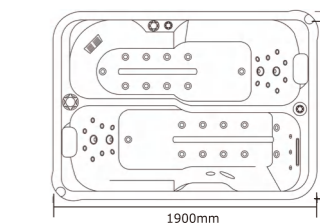

Hot Tub

RL-J200

0340013

Seating Capacity	2 adults (2 Loungers)
Dimensions	1750*1150*700mm 68.9*45.2*27.6"
Water Capacity	850L (Approx)
Weight	240KG (Approx)
Spa Shell Colors	Sterling Silve / Perarl Shadow
Cabinet Finishes	Gray or Brown
Air Jet (Optional)	Optional
Jets	15 ① 3/4"—12PCS ② 3.5"—1PC ③ 2.5"—2PCS
Water Feature	No
Water Care System	Fresh Water
Jet Pump	1*2.0HP 2SPD
Electrical	13A
Control System	VIRPOL P25B85
Control Pad	PB557
Heater	1x2KW
Ozone	50mg/h
Cover (Optional)	Optional
Drainage	Magic plastic
Filtration	1x50sf
Steps(Optional)	Optional
Entertainment System (Optional)	Optional
Frame	Anticorrosive wood frame
Perimete light(Optional)	Optional
Bottom tray	5mm pvc board
Air valve	1
20FT / 40HQ	15 / 30

RL-6012

0340002

Seating Capacity	2 adults (2 Loungers)
Dimensions	1900*1350*770mm 67*53.1*30.3"
Water Capacity	900L (Approx)
Weight	245.5KG (Approx)
Spa Shell Colors	Sterling Silve / Perarl Shadow
Cabinet Finishes	Gray or Brown
Air Jet (Optional)	Optional
Jets	41 ① 2"—34PCS ② 2.5"—3PCS ③ 4.5"—3PCS ④ 5"—1PC
Water Feature	Waterfall
Water Care System	Fresh Water
Jet Pump	1*2.0HP 2 SPD
Electrical	13A
Control System	VIRPOL P25B85
Control Pad	PB557
Heater	1x2KW
Ozone	50mg/h
Cover (Optional)	Optional
Drainage	Magic plastic
Filtration	1x50sf
Steps(Optional)	Optional
Entertainment System (Optional)	Optional
Frame	Anticorrosive wood frame
Perimete light(Optional)	Optional
Bottom tray	5mm pvc board
Air valve	4
20FT / 40HQ	10 / 23