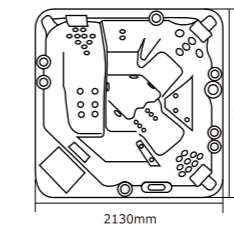

RL-6013

0340003

Seating Capacity	6 adults (6 Seats)
Dimensions	2200*2200*900mm 86.7*86.7*35.4"
Water Capacity	1500L (Approx)
Weight	392KG (Approx)
Spa Shell Colors	Sterling Silve / Pearl Shadow
Cabinet Finishes	Gray or Brown
Air Jet (Optional)	Optional
Jets	57 ① 1.5"—16PCS ② 2"—22PCS ③ 3"—11PCS ④ 5"—8PCS
Circulation Pump	0.26KW/0.35HP
Water Feature	Waterfall
Water Care System	Fresh Water
Jet Pump	2*2.0HP
Electrical	32A
Control System	VIRPOL P25B37
Control Pad	PB554
Heater	1x3KW
Ozone	50mg/h
Cover (Optional)	Optional
Drainage	Magic plastic
Filtration	1x50sf
Steps(Optional)	Optional
Entertainment System (Optional)	Optional
Frame	Anticorrosive wood frame
Perimete light(Optional)	Optional
Bottom tray	5mm pvc board
Air valve	8
20FT / 40HQ	5 / 10

RL-6014

0340025

Seating Capacity	5 adults (1 Lounger + 4Seats)
Dimensions	2130*2130*860mm 83.9x83.9x33.9"
Water Capacity	900L (Approx)
Weight	340KG (Approx)
Spa Shell Colors	Sterling Silve / Pearl Shadow
Cabinet Finishes	Gray or Brown
Air Jet (Optional)	Optional
Jets	51
Water Feature	Waterfall
Water Care System	Fresh Water
Jet Pump	1*3.0HP 2SPD
Electrical	13A
Control System	VIRPOL P25B85
Control Pad	PB557
Heater	1x2KW
Ozone	50mg/h
Cover (Optional)	Optional
Drainage	Magic plastic
Filtration	1x50sf
Steps(Optional)	Optional
Entertainment System (Optional)	Optional
Frame	Anticorrosive wood frame
Perimete light(Optional)	Optional
Bottom tray	5mm pvc board
Air valve	4
20FT / 40HQ	6 / 13