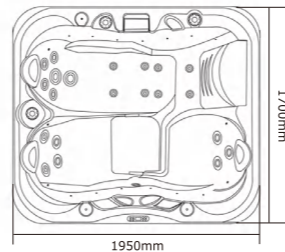

RL-6016

0340001

Seating Capacity	3 adults (2 Loungers + 1Seat)
Dimensions	2100*1500*800mm 82.7*60*31.5"
Water Capacity	900L (Approx)
Weight	290KG (Approx)
Spa Shell Colors	Sterling Silve / Pearl Shadow
Cabinet Finishes	Gray or Brown
Air Jet (Optional)	Optional
Jets	51 ① 2"—14PCS ② 3"—28PCS ③ 5"—9PCS
Water Feature	Waterfall
Water Care System	Fresh Water
Jet Pump	1*3.0HP 2SPD
Electrical	32A
Control System	VIRPOL P25B37
Control Pad	PB554
Heater	1x3KW
Ozone	50mg/h
Cover (Optional)	Optional
Drainage	Magic plastic
Filtration	1x50sf
Steps(Optional)	Optional
Entertainment System (Optional)	Optional
Frame	Anticorrosive wood frame
Perimete light(Optional)	Optional
Bottom tray	5mm pvc board
Air valve	7
20FT / 40HQ	7 / 14

RL-J325

0340006

Seating Capacity	3 adults (1 Lounger + 2 Seats)
Dimensions	1950*1700*830mm 76.8*66.9*30.7"
Water Capacity	900L (Approx)
Weight	300KG (Approx)
Spa Shell Colors	Sterling Silve / Pearl Shadow
Cabinet Finishes	Gray or Brown
Air Jet (Optional)	Optional
Jets	21 ① 2"—6PCS ② 3.5"—7PCS ③ 3"—6PCS ④ 4.5"—2PCS
Water Feature	Waterfall
Water Care System	Fresh Water
Jet Pump	1*2.0HP 2SPD
Electrical	13A
Control System	VIRPOL P25B85
Control Pad	PB557
Heater	1x2KW
Ozone	50mg/h
Cover (Optional)	Optional
Drainage	Magic plastic
Filtration	1x50sf
Steps(Optional)	Optional
Entertainment System (Optional)	Optional
Frame	Anticorrosive wood frame
Perimete light(Optional)	Optional
Bottom tray	5mm pvc board
Air valve	3
20FT / 40HQ	7 / 14