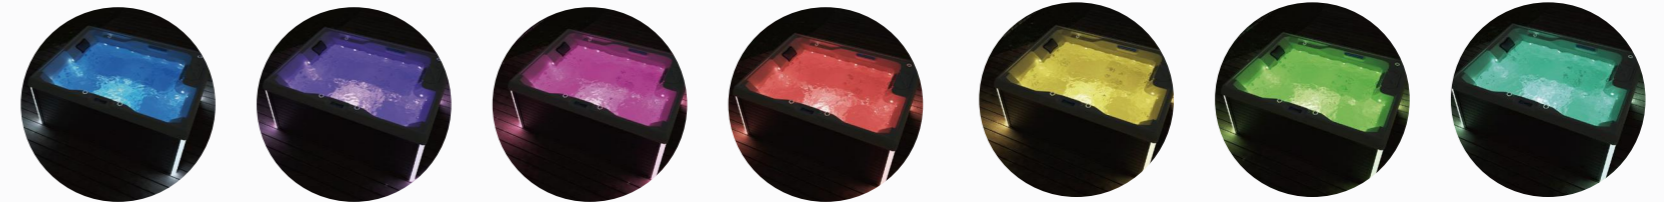

Explosion Diagram

No.	Description
01	Valve
02	Led light
03	Waterfall
04	Filter
05	Control panel
06	Sunction
07	Massage jet
08	Pillow