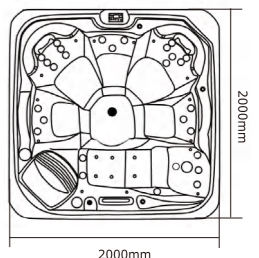

RL-J400S

0340018

Seating Capacity	6 adults (1 Lounger + 5 Seats)
Dimensions	2000*2000*965mm 78.7*78.7*38"
Water Capacity	1600L (Approx)
Weight	414KG (Approx)
Spa Shell Colors	Sterling Silve / Pearl Shadow
Cabinet Finishes	Gray or Brown
Air Jet (Optional)	Optional
Jets	45 ① 5"—3PCS ② 2.5"—29PCS ③ 1"—9PCS ④ 2"—4PCS
Water Feature	Waterfall
Water Care System	Fresh Water
Jet Pump	1*3.0HP 2SPD
Electrical	13A
Control System	VIRPOL P25B85
Control Pad	PB557
Heater	1x2KW
Ozone	50mg/h
Cover (Optional)	Optional
Drainage	Magic plastic
Filtration	1x50sf
Steps(Optional)	Optional
Entertainment System (Optional)	Optional
Frame	Anticorrosive wood frame
Perimete light(Optional)	Optional
Bottom tray	5mm pvc board
Air valve	9
20FT / 40HQ	5 / 10