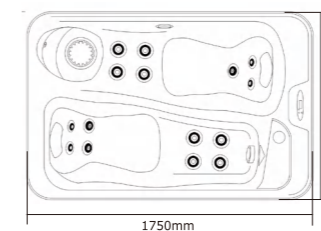

Hot Tub

RL-J200

0340013

Seating Capacity	2 adults (2 Loungers)
Dimensions	1750*1150*700mm 68.9*45.2*27.6"
Water Capacity	850L (Approx)
Weight	240KG (Approx)
Spa Shell Colors	Sterling Silve / Perarl Shadow
Cabinet Finishes	Gray or Brown
Air Jet (Optional)	Optional
Jets	15 ① 3/4"—12PCS ② 3.5"—1PC ③ 2.5"—2PCS
Water Feature	No
Water Care System	Fresh Water
Jet Pump	1*2.0HP 2SPD
Electrical	13A
Control System	VIRPOL P25B85
Control Pad	PB557
Heater	1x2KW
Ozone	50mg/h
Cover (Optional)	Optional
Drainage	Magic plastic
Filtration	1x50sf
Steps(Optional)	Optional
Entertainment System (Optional)	Optional
Frame	Anticorrosive wood frame
Perimete light(Optional)	Optional
Bottom tray	5mm pvc board
Air valve	1
20FT / 40HQ	15 / 30

RL-6012

0340002

Seating Capacity	2 adults (2 Loungers)
Dimensions	1900*1350*770mm 67*53.1*30.3"
Water Capacity	900L (Approx)
Weight	245.5KG (Approx)
Spa Shell Colors	Sterling Silve / Perarl Shadow
Cabinet Finishes	Gray or Brown
Air Jet (Optional)	Optional
Jets	41 ① 2"—34PCS ② 2.5"—3PCS ③ 4.5"—3PCS ④ 5"—1PC
Water Feature	Waterfall
Water Care System	Fresh Water
Jet Pump	1*2.0HP 2 SPD
Electrical	13A
Control System	VIRPOL P25B85
Control Pad	PB557
Heater	1x2KW
Ozone	50mg/h
Cover (Optional)	Optional
Drainage	Magic plastic
Filtration	1x50sf
Steps(Optional)	Optional
Entertainment System (Optional)	Optional
Frame	Anticorrosive wood frame
Perimete light(Optional)	Optional
Bottom tray	5mm pvc board
Air valve	4
20FT / 40HQ	10 / 23