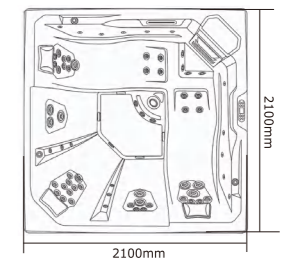

RL-J515

0340014

Seating Capacity	6 adults (1 Lounger + 5 Seats)
Dimensions	2100*2100*900mm 82.7*82.7*35.4"
Water Capacity	1200L (Approx)
Weight	392KG (Approx)
Spa Shell Colors	Sterling Silver / Pearl Shadow
Cabinet Finishes	Gray or Brown
Air Jet (Optional)	Optional
Jets	34 ① 1"—4PCS ② 2"—26PCS ③ 2.5"—4PCS
Circulation Pump	0.26KW/0.35HP
Water Feature	Waterfall
Water Care System	Fresh Water
Jet Pump	1*3.0HP 2 SPD
Electrical	13A
Control System	VIRPOL P25B85
Control Pad	PB557
Heater	1x2KW
Ozone	50mg/h
Cover (Optional)	Optional
Drainage	Magic plastic
Filtration	1x50sf
Steps(Optional)	Optional
Waterfall+control valve with light	1 waterfall+ 4 Valve
Entertainment System (Optional)	Optional
Frame	Anticorrosive wood frame
Perimete light(Optional)	Optional
Bottom tray	5mm pvc board
Air valve	4
20FT / 40HQ	6 / 13

www.relaxshower.com

HOT TUB

RL-J525

0340008

Seating Capacity	5 adults (2 Loungers + 3Seats)
Dimensions	2100*2100*900mm 82.7*82.7*35.4"
Water Capacity	1200L (Approx)
Weight	392KG (Approx)
Spa Shell Colors	Sterling Silver / Pearl Shadow
Cabinet Finishes	Gray or Brown
Air Jet (Optional)	Optional
Jets	49 ① 1"—4PCS ② 2"—38PCS ③ 2.5"—7PCS
Circulation Pump	0.26KW/0.35HP
Water Feature	Waterfall
Water Care System	Fresh Water
Jet Pump	2*2.0HP
Electrical	32A
Control System	VIRPOL P25B37
Control Pad	PB554
Heater	1x3KW
Ozone	50mg/h
Cover (Optional)	Optional
Drainage	Magic plastic
Filtration	1x50sf
Steps(Optional)	Optional
Waterfall+control valve with light	1 waterfall+ 3 Valve
Entertainment System (Optional)	Optional
Frame	Anticorrosive wood frame
Perimete light(Optional)	Optional
Bottom tray	5mm pvc board
Air valve	3
20FT / 40HQ	6 / 13