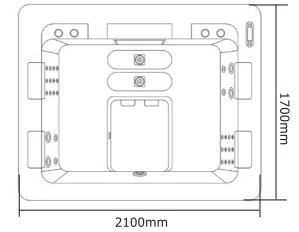

RL-J315

0340022

Seating Capacity	4 adults (2 Loungers + 2 Seats)
Dimensions	2000*1550*830mm 78.7*61*32.7"
Water Capacity	900L (Approx)
Weight	300KG (Approx)
Spa Shell Colors	Sterling Silve / Perarl Shadow
Cabinet Finishes	Gray or Brown
Air Jet (Optional)	Optional
Jets	44 ① 1"—20PCS ② 5"—13PCS ③ 2.5"—11PCS
Water Feature	No
Water Care System	Fresh Water
Jet Pump	1*3.0HP 2SPD
Electrical	13A
Control System	VIRPOL P25B85
Control Pad	PB557
Heater	1x2KW
Ozone	50mg/h
Cover (Optional)	Optional
Drainage	Magic plastic
Filtration	1x50sf
Steps(Optional)	Optional
Entertainment System (Optional)	Optional
Frame	Anticorrosive wood frame
Perimete light(Optional)	Optional
Bottom tray	5mm pvc board
Air valve	4
20FT / 40HQ	7 / 14

RL-J415

0340015

Seating Capacity	4 adults (4Seats)
Dimensions	2100*1700*790mm 82.6*67*31.1"
Water Capacity	650L (Approx)
Weight	300KG (Approx)
Spa Shell Colors	Sterling Silve / Perarl Shadow
Cabinet Finishes	Gray or Brown
Air Jet (Optional)	Optional
Jets	32 ① 1"—24PCS ② 2"—2PCS ③ 3"—6PCS
Water Care System	Fresh Water
Jet Pump	1*3.0HP 2SPD
Electrical	13A
Control System	VIRPOL P25B85
Control Pad	PB557
Heater	1x2KW
Ozone	50mg/h
Cover (Optional)	Optional
Drainage	Magic plastic
Filtration	1x50sf
Steps(Optional)	Optional
Entertainment System (Optional)	Optional
Frame	Anticorrosive wood frame
Perimete light(Optional)	Optional
Bottom tray	5mm pvc board
Air valve	4
20FT / 40HQ	7 / 14